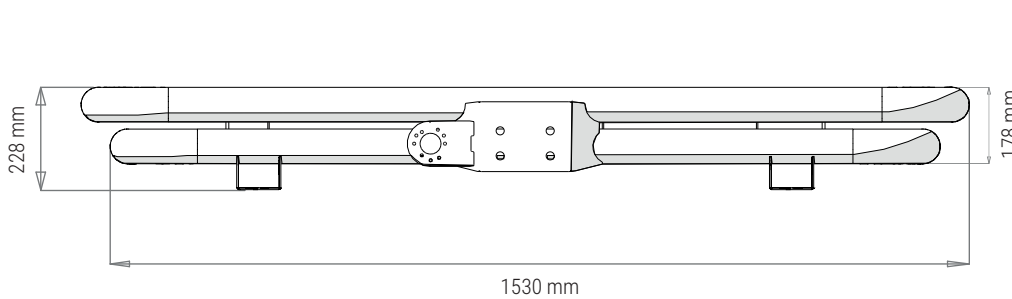

### REAR BUMPER W/ HITCH BALL

TOYOTA LAND CRUISER ALL 70 SERIES  
(makes a SET with 48001509 and 48001510)

Weight: 40Kg

## PACKAGING FOR SHIPMENT

Weight: 14 Kg