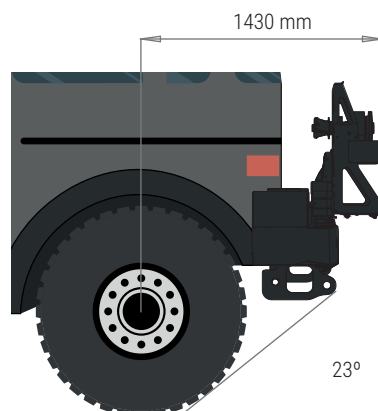

APPROACH AND DEPARTURE ANGLES

*referring to the original tire