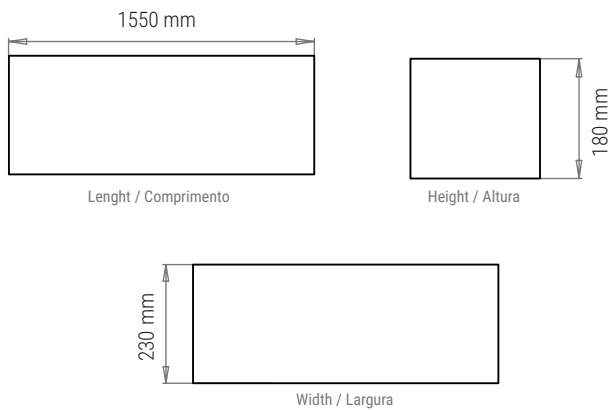

### REAR BUMPER W/ HITCH BALL

TOYOTA LAND CRUISER ALL 70 SERIES  
(makes a SET with 48001509 and 48001510)

Weight: 40Kg

## PACKAGING FOR SHIPMENT

Weight: 14 Kg