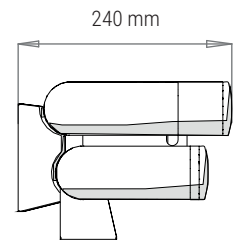

### REAR BUMPER W/ HITCH BALL

TOYOTA LAND CRUISER ALL 70 SERIES  
(makes a SET with 48001509 and 48001510)

Weight: 40Kg