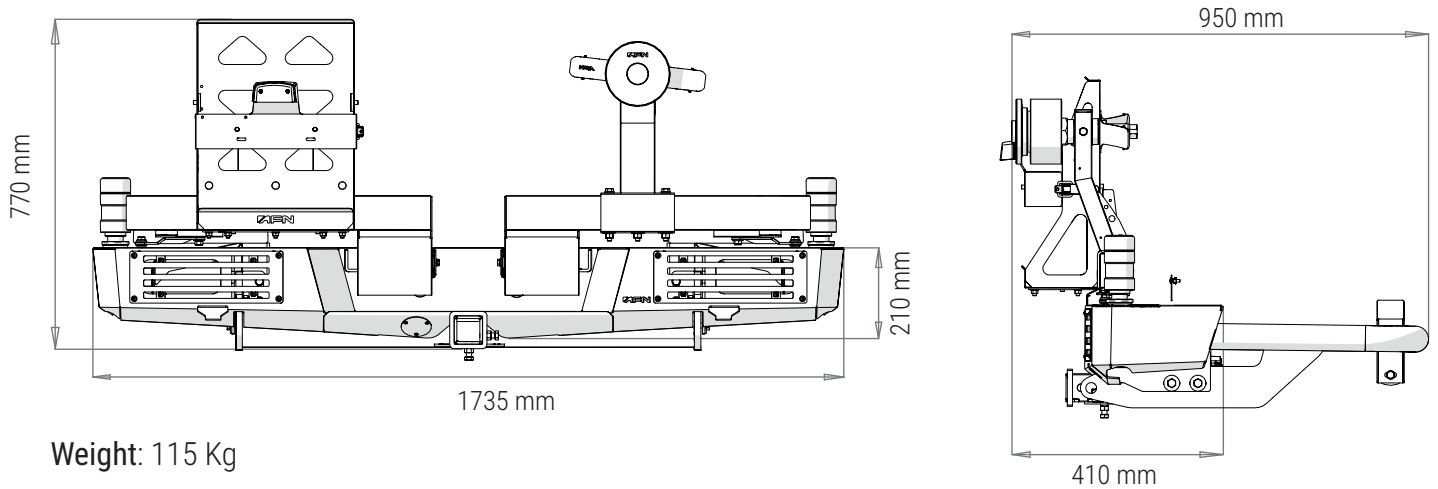

PRODUCT SPECIFICATIONS

48002813

REAR BAR WITH WHEELCARRIER WITH PROVISION TOWING HOOK

TOYOTA LAND CRUISER 79

Weight: 115 Kg

PACKAGING FOR SHIPMENT

Length / Comprimento

Height / Altura

Width / Largura

Weight: 14 Kg

APPROACH AND DEPARTURE ANGLES

*referring to the original tire