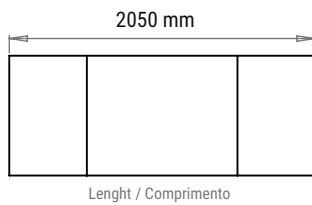

PRODUCT SPECIFICATIONS

48002862 FRONT BUMPER W/ FOG LIGHTS MAZDA BT-50

Weight: 75Kg

PACKAGING FOR SHIPMENT

Weight: 14 Kg

APPROACH AND DEPARTURE ANGLES

*referring to the original tire