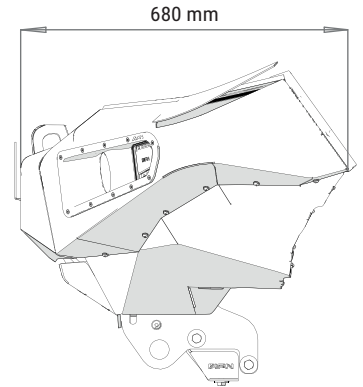

PRODUCT SPECIFICATIONS

48002862 FRONT BUMPER W/ FOG LIGHTS MAZDA BT-50

Weight: 75Kg

PACKAGING FOR SHIPMENT

Weight: 14 Kg

APPROACH AND DEPARTURE ANGLES

*referring to the original tire