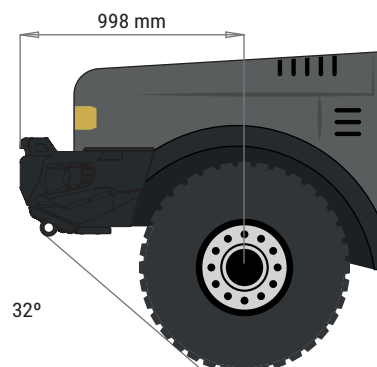

PRODUCT SPECIFICATIONS

48002862 FRONT BUMPER W/ FOG LIGHTS MAZDA BT-50

Weight: 75Kg

PACKAGING FOR SHIPMENT

Weight: 14 Kg

APPROACH AND DEPARTURE ANGLES

*referring to the original tire