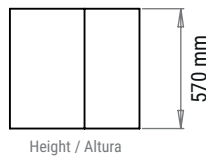

PRODUCT SPECIFICATIONS

48002862 FRONT BUMPER W/ FOG LIGHTS MAZDA BT-50

Weight: 75Kg

PACKAGING FOR SHIPMENT

Weight: 14 Kg

APPROACH AND DEPARTURE ANGLES

*referring to the original tire