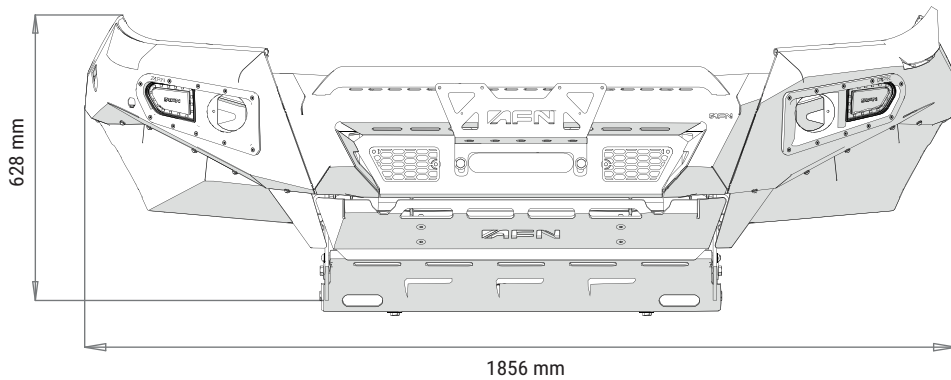

PRODUCT SPECIFICATIONS

48002862 FRONT BUMPER W/ FOG LIGHTS MAZDA BT-50

Weight: 75Kg

PACKAGING FOR SHIPMENT

Weight: 14 Kg

APPROACH AND DEPARTURE ANGLES

*referring to the original tire