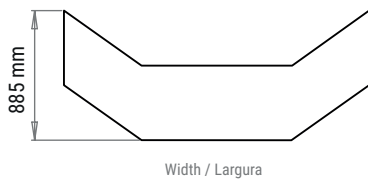

PRODUCT SPECIFICATIONS

48002862 FRONT BUMPER W/ FOG LIGHTS MAZDA BT-50

Weight: 75Kg

PACKAGING FOR SHIPMENT

Weight: 14 Kg

APPROACH AND DEPARTURE ANGLES

*referring to the original tire