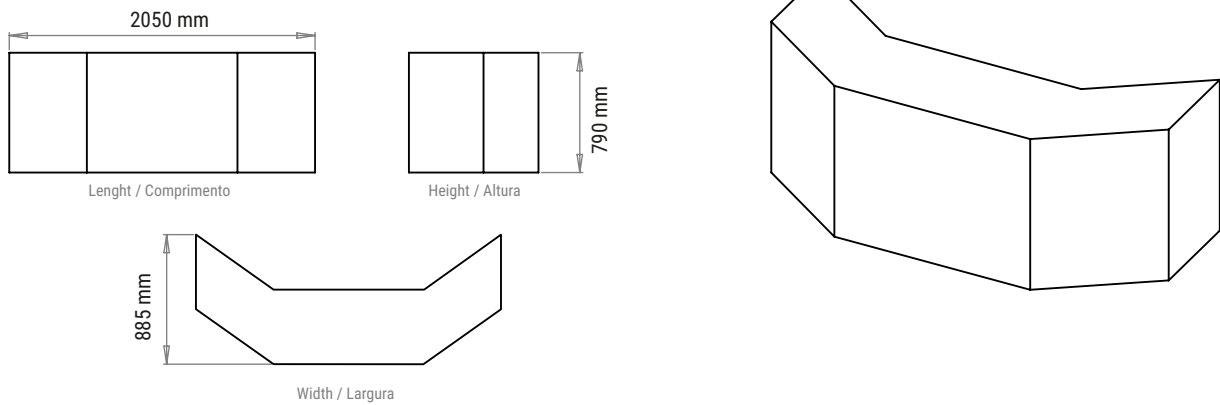

PRODUCT SPECIFICATIONS

48002831 BULL BAR W/ FOG LIGHTS MAZDA BT-50

Weight: 74 Kg

PACKAGING FOR SHIPMENT

Weight: 14 Kg

APPROACH AND DEPARTURE ANGLES

*referring to the original tire