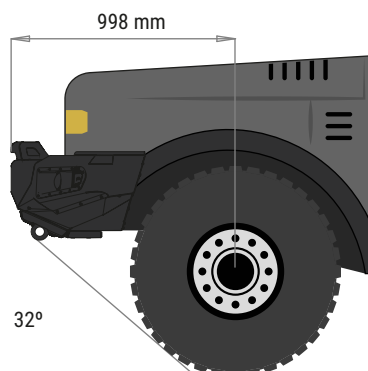

PRODUCT SPECIFICATIONS

48002831 BULL BAR W/ FOG LIGHTS MAZDA BT-50

Weight: 74 Kg

PACKAGING FOR SHIPMENT

Weight: 14 Kg

APPROACH AND DEPARTURE ANGLES

*referring to the original tire