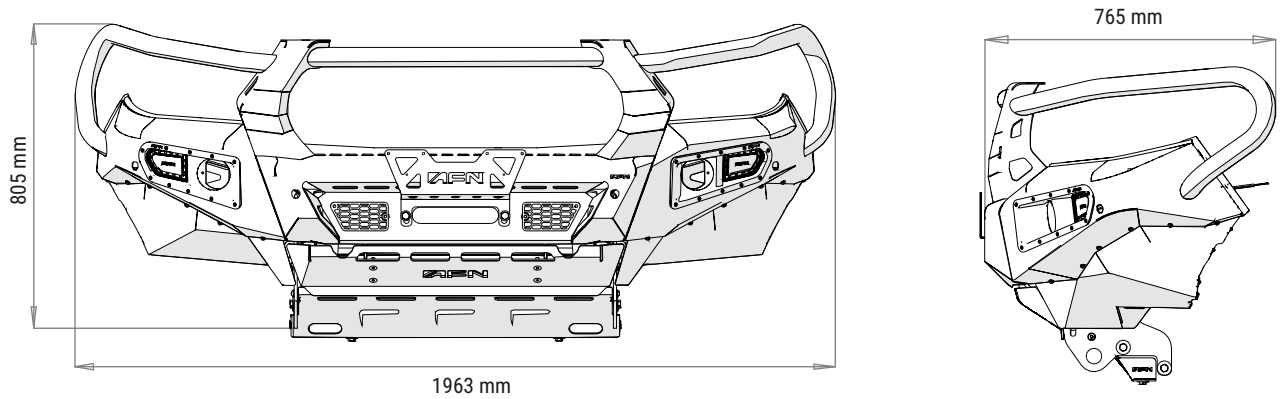

PRODUCT SPECIFICATIONS

48002831 BULL BAR W/ FOG LIGHTS MAZDA BT-50

Weight: 74 Kg

PACKAGING FOR SHIPMENT

Weight: 14 Kg

APPROACH AND DEPARTURE ANGLES

*referring to the original tire