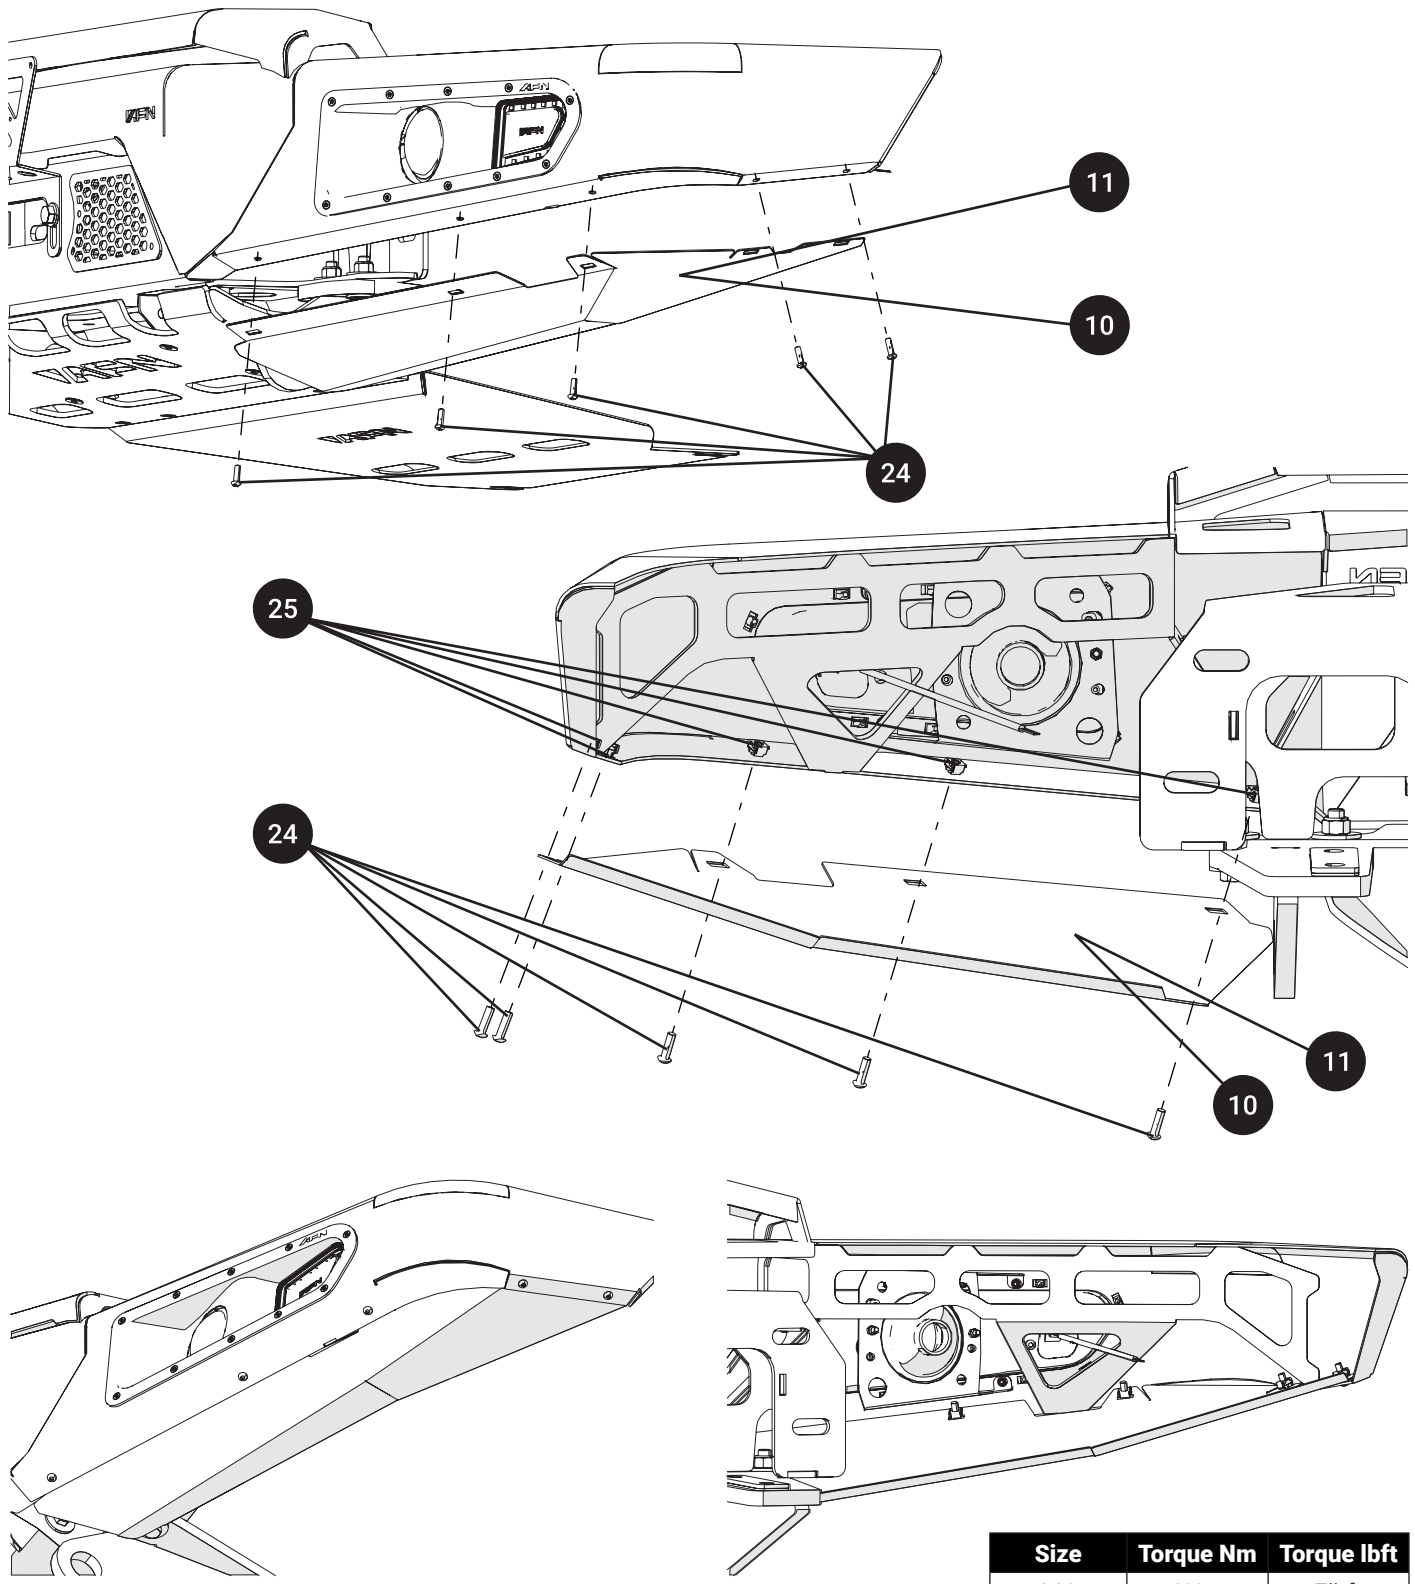

x4 45001558  
Nylock Nut M12
- 16**

x8 45001123  
Washer M12

- 21**

x4 47002428  
Bolt M12x45

Step 3

Size	Torque Nm	Torque lbft
M12	77Nm	57lbft

**Parts Needed:**

- |   |   |   |  |   |   |
|---|---|---|--|---|---|
| <b>1</b>  | <b>28</b>   | <b>27</b>   | <b>29</b>  | <b>34</b>   | <b>33</b>   |
|  |  |  |  |  |  |
| x1 47002708<br>Front Bumper   | x1 48002545<br>Fog Light Kit (Left Side)<br><i>mounted</i>                          | x1 48002544<br>Fog Light Kit (Left Side)<br><i>mounted</i>                          | x1 48002853<br>Brackets for Weldex<br>Fog Light <i>mounted</i>                       | x1 47002712<br>Bumper Grill (Right<br>Side) <i>mounted</i>                            | x1 47002711<br>Bumper Grill (Left Side)<br><i>mounted</i>                             |
| <b>30</b>   | <b>31</b>   | <b>26</b>   | <b>4</b>   | <b>5</b>  | <b>14</b>   |
|  |  |  |   |  |  |
| x1 47002089<br>Day Light (Left Side)<br><i>mounted</i>                              | x1 47002088<br>Day Light (Right Side)<br><i>mounted</i>                             | x1 46005518<br>Bracket plate <i>mounted</i>   | x1 47002717<br>Plate W/ Welded Nuts<br>(Left Side)                                   | x1 47002718<br>Plate W/ Welded Nuts<br>(Right Side)                                   | x6 45001544<br>Bolt M12x35  |
| <b>16</b>   | <b>32</b>   |   |  |   |   |
|  |  |   |  |   |   |
| x6 45001250<br>Washer M12   | x2 45001987<br>Led Fog Light H8   |   |  |   |   |

Step 4

Size	Torque Nm	Torque lbft
M6	9Nm	7lbft
M8	22Nm	16lbft
M10	44Nm	32lbft

**Parts Needed:**

x1 46011135  
Front Skid Plate

x1 46011140  
Sump Skid Plate

x4 45000934  
Bolt M10x30  
**STAINLESS STEEL**

x4 45001597  
Bolt M8x20  
**STAINLESS STEEL**

x4 45001521  
Nylock Nut M8

x4 45001267  
Washer M8

**Step 5**

Size	Torque Nm	Torque lbft
M6	9Nm	7lbft

**Parts Needed:**

**10**

x1 46011136  
Wing (Right Side)

**11**