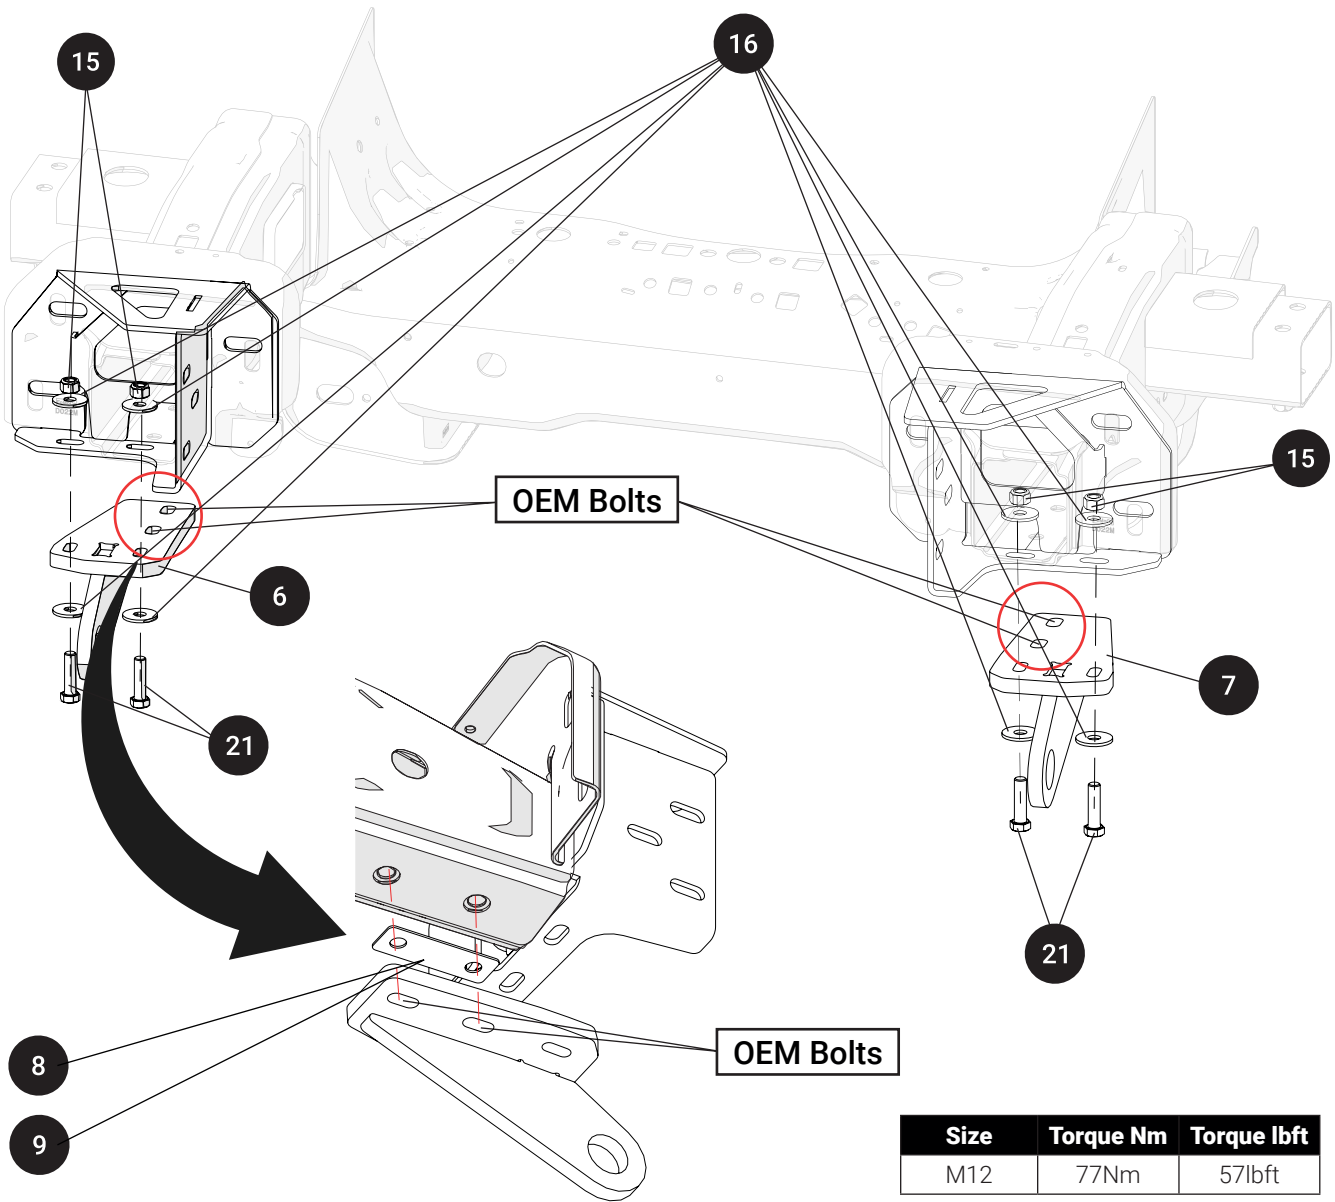

## Tools Required

- Screwdriver star head
- Screwdriver flat head
- Wrench
- Wire cutter
- Ratchet wrench
- Allen wrench
- Crane

Step 1

Parts Needed:

2

x1 47002709  
Front Bumper Bracket  
(Left side)

3

x1 47002710  
Front Bumper Bracket  
(Right Side)

**Step 2**

Size	Torque Nm	Torque lbft
M12	77Nm	57lbft

**Parts Needed:**

- 6**

x1 47002715  
Recovery Point  
(Left side)
- 7**

x1 47002716  
Recovery Point  
(Right side)
- 8**

x2 46011139  
Shim 4mm
- 9**

x2 46011138  
Bolt M3,5x16
- 15**