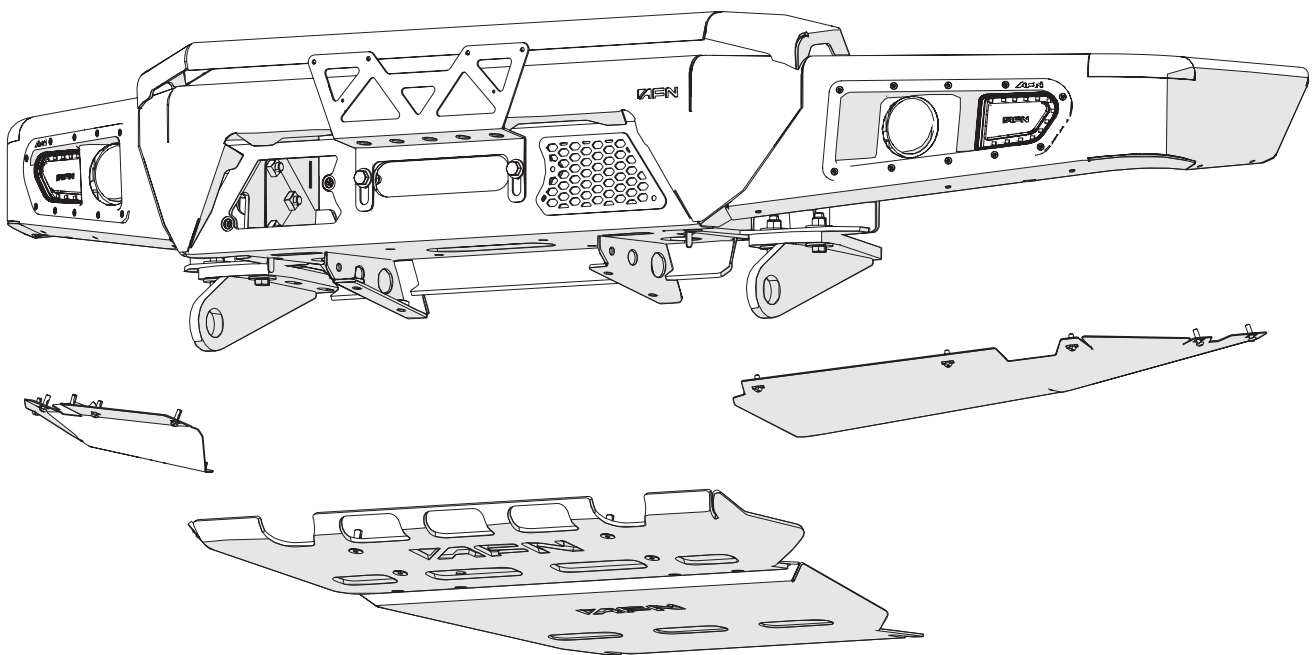

# Fitting Instructions

Ford F-150

This manual contains the **Ford F-150** fitting instructions for:

Front Bumper REF: **48002854**