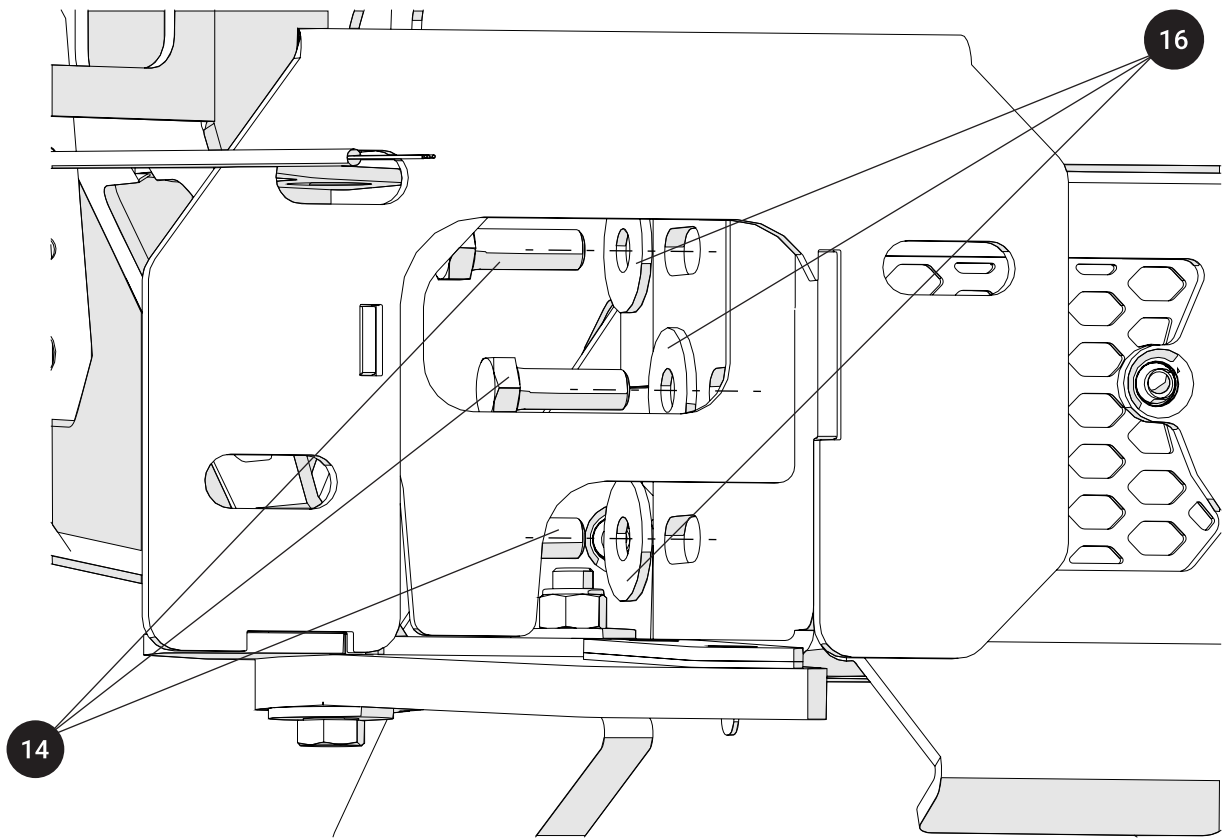

**Step 2**

Size	Torque Nm	Torque lbft
M12	77Nm	57lbft

**Parts Needed:**

- 6**

x1 47002715  
Recovery Point  
(Left side)
- 7**

x1 47002716  
Recovery Point  
(Right side)
- 8**

x2 46011139  
Shim 4mm
- 9**

x2 46011138  
Bolt M3,5x16
- 15**

x4 45001558  
Nylock Nut M12
- 16**

x8 45001123  
Washer M12

- 21**

x4 47002428  
Bolt M12x45

Step 3

Size	Torque Nm	Torque lbft
M12	77Nm	57lbft

**Parts Needed:**

- |   |   |   |  |   |   |
|---|---|---|--|---|---|
| <b>1</b>  | <b>28</b>   | <b>27</b>   | <b>29</b>  | <b>34</b>   | <b>33</b>   |
|  |  |  |  |  |  |
| x1 47002708<br>Front Bumper   | x1 48002545<br>Fog Light Kit (Left Side)<br><i>mounted</i>                          | x1 48002544<br>Fog Light Kit (Left Side)<br><i>mounted</i>                          | x1 48002853<br>Brackets for Weldex<br>Fog Light <i>mounted</i>                       | x1 47002712<br>Bumper Grill (Right<br>Side) <i>mounted</i>                            | x1 47002711<br>Bumper Grill (Left Side)<br><i>mounted</i>                             |
| <b>30</b>   | <b>31</b>   | <b>26</b>   | <b>4</b>   | <b>5</b>  | <b>14</b>   |
|  |  |  |   |  |  |
| x1 47002089<br>Day Light (Left Side)<br><i>mounted</i>                              | x1 47002088<br>Day Light (Right Side)<br><i>mounted</i>                             | x1 46005518<br>Bracket plate <i>mounted</i>   | x1 47002717<br>Plate W/ Welded Nuts<br>(Left Side)                                   | x1 47002718<br>Plate W/ Welded Nuts<br>(Right Side)                                   | x6 45001544<br>Bolt M12x35  |
| <b>16</b>   | <b>32</b>   |   |  |   |   |
|  |  |   |  |   |   |
| x6 45001250<br>Washer M12   | x2 45001987<br>Led Fog Light H8   |   |  |   |   |