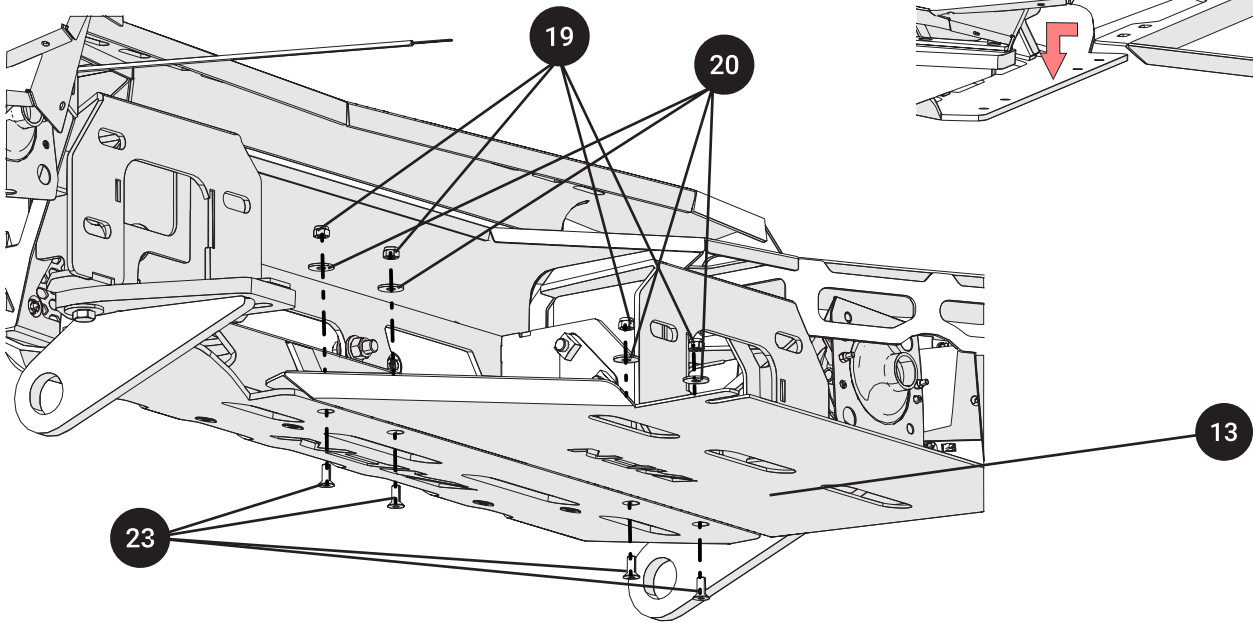

Parts Needed: