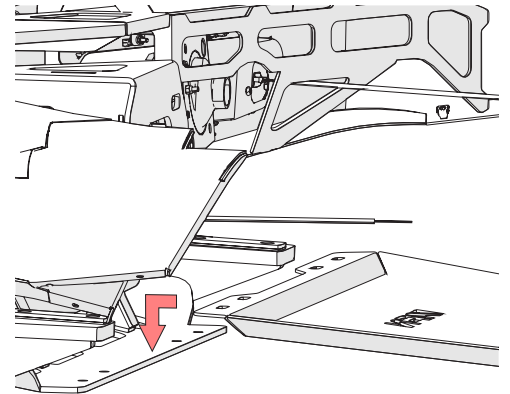

x4 45001558  
Nylock Nut M12
- 16**

x8 45001123  
Washer M12

- 21**

x4 47002428  
Bolt M12x45

Step 3

Size	Torque Nm	Torque lbft
M12	77Nm	57lbft

**Parts Needed:**

- |   |   |   |  |   |   |
|---|---|---|--|---|---|
| <b>1</b>  | <b>28</b>   | <b>27</b>   | <b>29</b>  | <b>34</b>   | <b>33</b>   |
|  |  |  |  |  |  |
| x1 47002708<br>Front Bumper   | x1 48002545<br>Fog Light Kit (Left Side)<br><i>mounted</i>                          | x1 48002544<br>Fog Light Kit (Left Side)<br><i>mounted</i>                          | x1 48002853<br>Brackets for Weldex<br>Fog Light <i>mounted</i>                       | x1 47002712<br>Bumper Grill (Right<br>Side) <i>mounted</i>                            | x1 47002711<br>Bumper Grill (Left Side)<br><i>mounted</i>                             |
| <b>30</b>   | <b>31</b>   | <b>26</b>   | <b>4</b>   | <b>5</b>  | <b>14</b>   |
|  |  |  |   |  |  |
| x1 47002089<br>Day Light (Left Side)<br><i>mounted</i>                              | x1 47002088<br>Day Light (Right Side)<br><i>mounted</i>                             | x1 46005518<br>Bracket plate <i>mounted</i>   | x1 47002717<br>Plate W/ Welded Nuts<br>(Left Side)                                   | x1 47002718<br>Plate W/ Welded Nuts<br>(Right Side)                                   | x6 45001544<br>Bolt M12x35  |
| <b>16</b>   | <b>32</b>   |   |  |   |   |
|  |  |   |  |   |   |
| x6 45001250<br>Washer M12   | x2 45001987<br>Led Fog Light H8   |   |  |   |   |

Step 4

Size	Torque Nm	Torque lbft
M6	9Nm	7lbft
M8	22Nm	16lbft
M10	44Nm	32lbft

**Parts Needed:**

x1 46011135  
Front Skid Plate

x1 46011140  
Sump Skid Plate

x4 45000934  
Bolt M10x30  
**STAINLESS STEEL**

x4 45001597  
Bolt M8x20  
**STAINLESS STEEL**