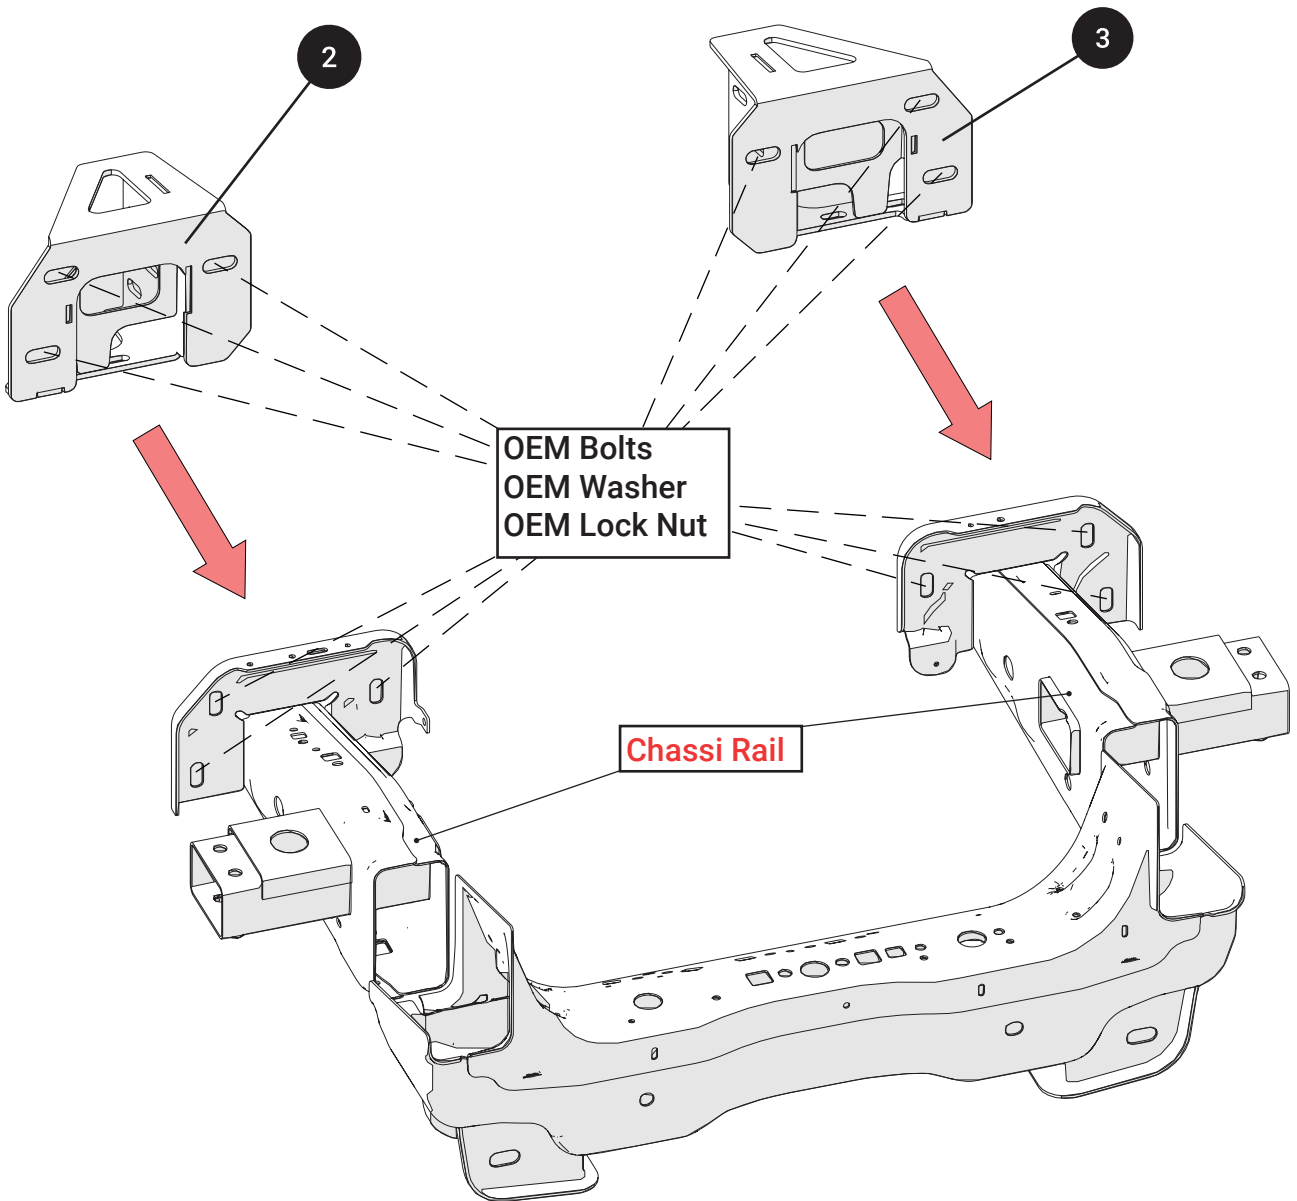

## Tools Required

- Screwdriver star head
- Screwdriver flat head
- Wrench
- Wire cutter
- Ratchet wrench
- Allen wrench
- Crane

Step 1

Parts Needed:

2

x1 47002709  
Front Bumper Bracket  
(Left side)

3

x1 47002710  
Front Bumper Bracket  
(Right Side)