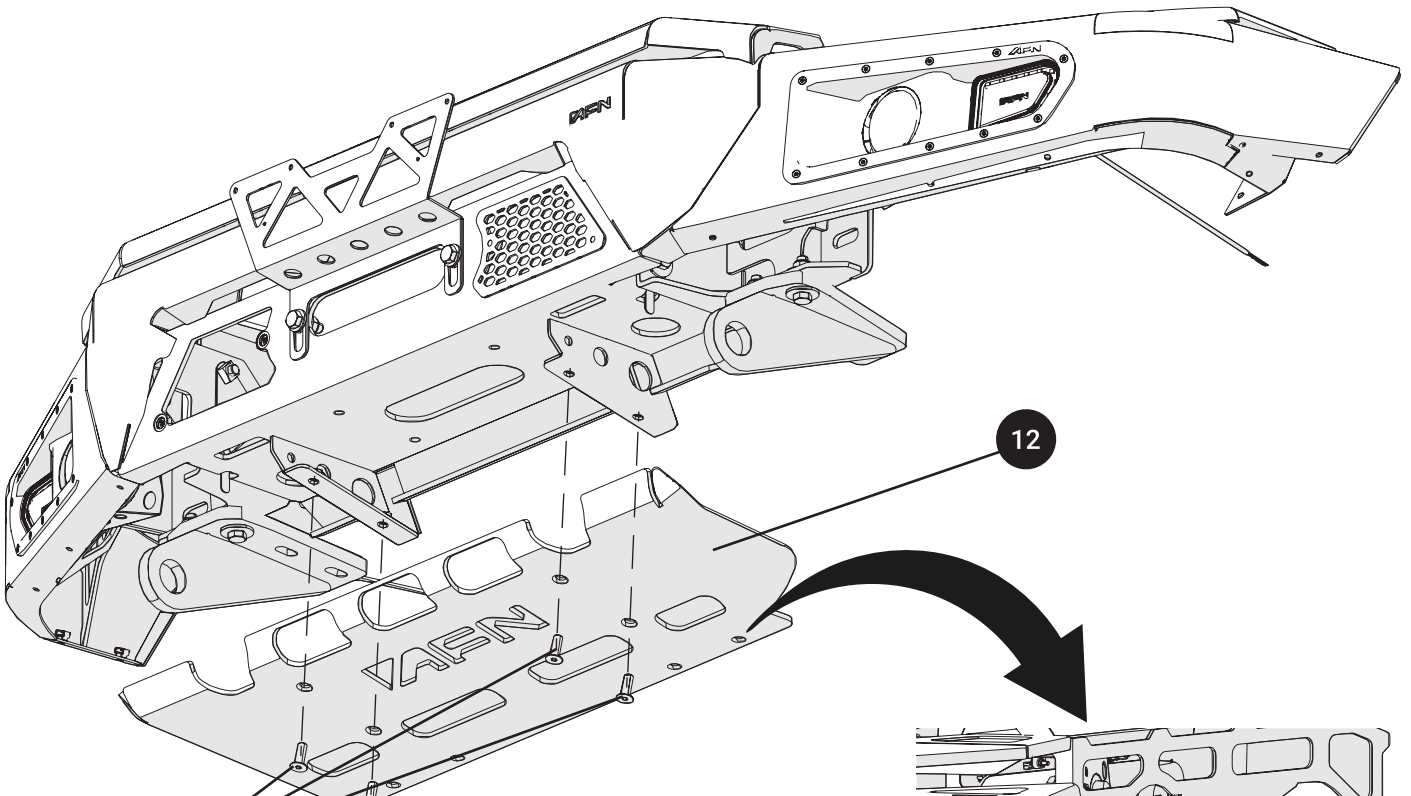

Step 4

Size	Torque Nm	Torque lbft
M6	9Nm	7lbft
M8	22Nm	16lbft
M10	44Nm	32lbft