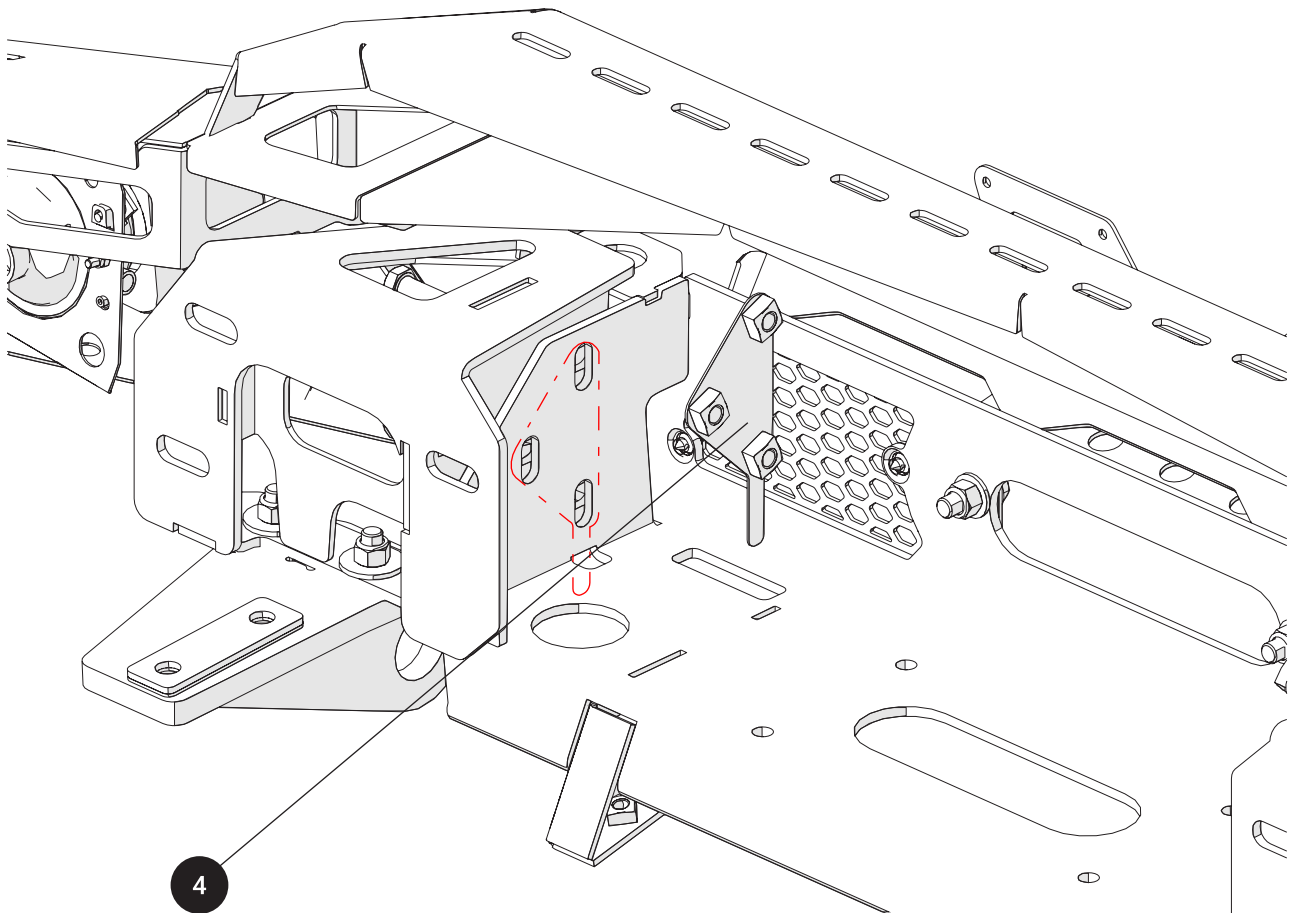

x4 45001558  
Nylock Nut M12
- 16**

x8 45001123  
Washer M12

- 21**

x4 47002428  
Bolt M12x45

Step 3

Size	Torque Nm	Torque lbft
M12	77Nm	57lbft

**Parts Needed:**

- |   |   |   |  |   |   |
|---|---|---|--|---|---|
| <b>1</b>  | <b>28</b>   | <b>27</b>   | <b>29</b>  | <b>34</b>   | <b>33</b>   |
|  |  |  |  |  |  |
| x1 47002708<br>Front Bumper   | x1 48002545<br>Fog Light Kit (Left Side)<br><i>mounted</i>                          | x1 48002544<br>Fog Light Kit (Left Side)<br><i>mounted</i>                          | x1 48002853<br>Brackets for Weldex<br>Fog Light <i>mounted</i>                       | x1 47002712<br>Bumper Grill (Right<br>Side) <i>mounted</i>                            | x1 47002711<br>Bumper Grill (Left Side)<br><i>mounted</i>                             |
| <b>30</b>   | <b>31</b>   | <b>26</b>   | <b>4</b>   | <b>5</b>  | <b>14</b>   |
|  |  |  |   |  |  |
| x1 47002089<br>Day Light (Left Side)<br><i>mounted</i>                              | x1 47002088<br>Day Light (Right Side)<br><i>mounted</i>                             | x1 46005518<br>Bracket plate <i>mounted</i>   | x1 47002717<br>Plate W/ Welded Nuts<br>(Left Side)                                   | x1 47002718<br>Plate W/ Welded Nuts<br>(Right Side)                                   | x6 45001544<br>Bolt M12x35  |
| <b>16</b>   | <b>32</b>   |   |  |   |   |
|  |  |   |  |   |   |
| x6 45001250<br>Washer M12   | x2 45001987<br>Led Fog Light H8   |   |  |   |   |