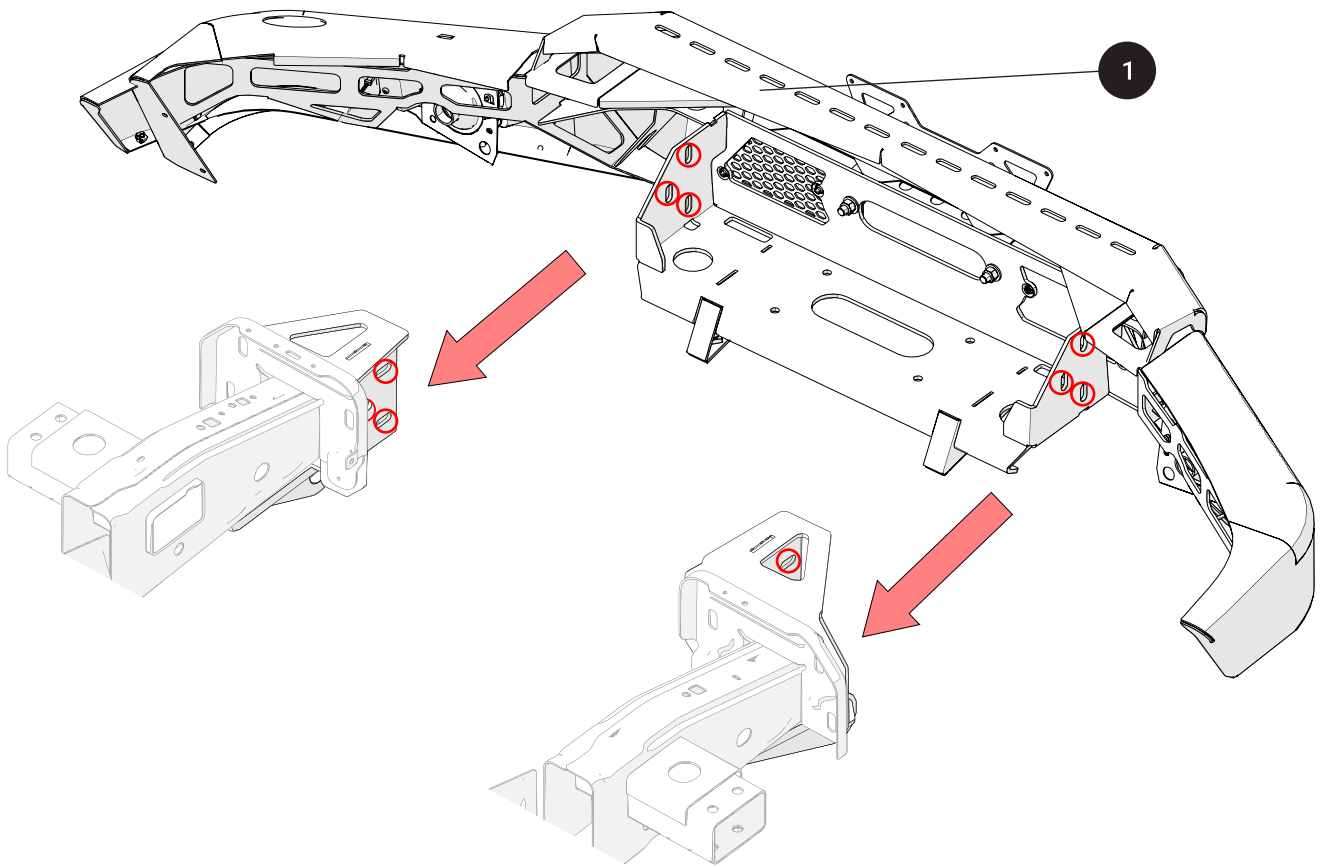

x4 45001558  
Nylock Nut M12
- 16**

x8 45001123  
Washer M12

- 21**

x4 47002428  
Bolt M12x45

Step 3

Size	Torque Nm	Torque lbft
M12	77Nm	57lbft

**Parts Needed:**

- |   |   |   |  |   |   |
|---|---|---|--|---|---|
| <b>1</b>  | <b>28</b>   | <b>27</b>   | <b>29</b>  | <b>34</b>   | <b>33</b>   |
|  |  |  |  |  |  |
| x1 47002708<br>Front Bumper   | x1 48002545<br>Fog Light Kit (Left Side)<br><i>mounted</i>                          | x1 48002544<br>Fog Light Kit (Left Side)<br><i>mounted</i>                          | x1 48002853<br>Brackets for Weldex<br>Fog Light <i>mounted</i>                       | x1 47002712<br>Bumper Grill (Right<br>Side) <i>mounted</i>                            | x1 47002711<br>Bumper Grill (Left Side)<br><i>mounted</i>                             |
| <b>30</b>   | <b>31</b>   | <b>26</b>   | <b>4</b>   | <b>5</b>  | <b>14</b>   |
|  |  |  |   |  |  |
| x1 47002089<br>Day Light (Left Side)<br><i>mounted</i>                              | x1 47002088<br>Day Light (Right Side)<br><i>mounted</i>                             | x1 46005518<br>Bracket plate <i>mounted</i>   | x1 47002717<br>Plate W/ Welded Nuts<br>(Left Side)                                   | x1 47002718<br>Plate W/ Welded Nuts<br>(Right Side)                                   | x6 45001544<br>Bolt M12x35  |
| <b>16</b>   | <b>32</b>   |   |  |   |   |
|  |  |   |  |   |   |
| x6 45001250<br>Washer M12   | x2 45001987<br>Led Fog Light H8   |   |  |   |   |