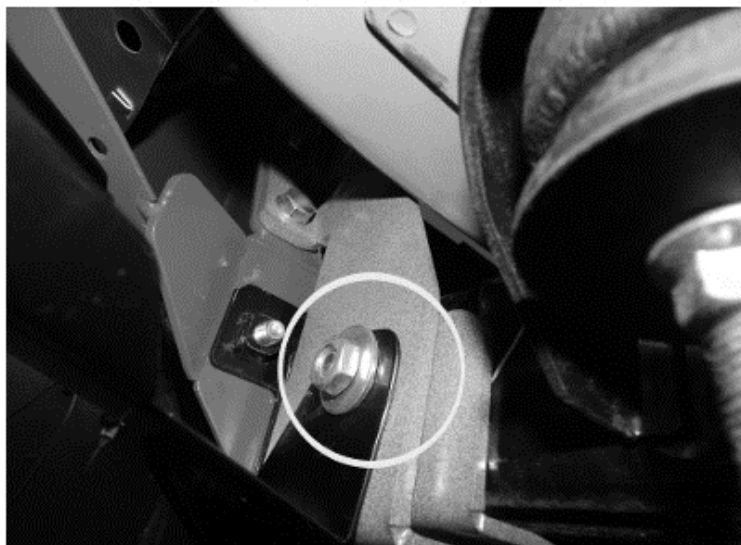

- Use the bolt that was previously finger tightened
45000038

- Once all bolts are in place please give the final tight.
(Use the table shown in the first page)