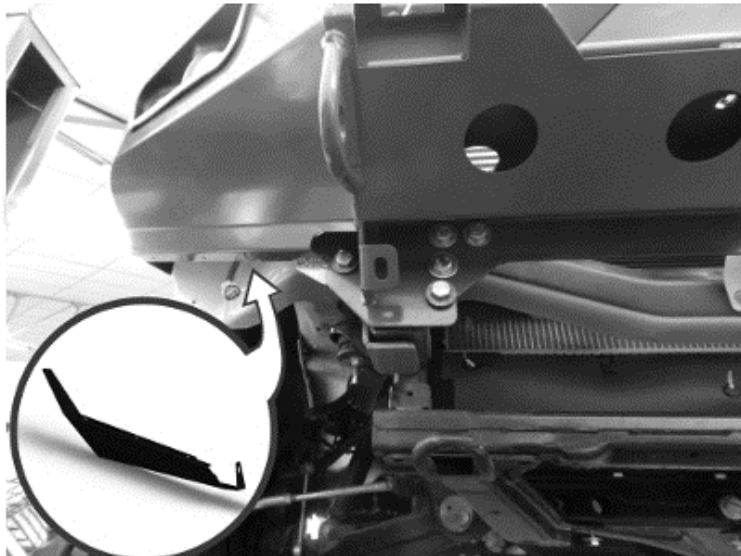

- Fit part number
46005901/46005902

- Bolts needed
45000922/45000057

06