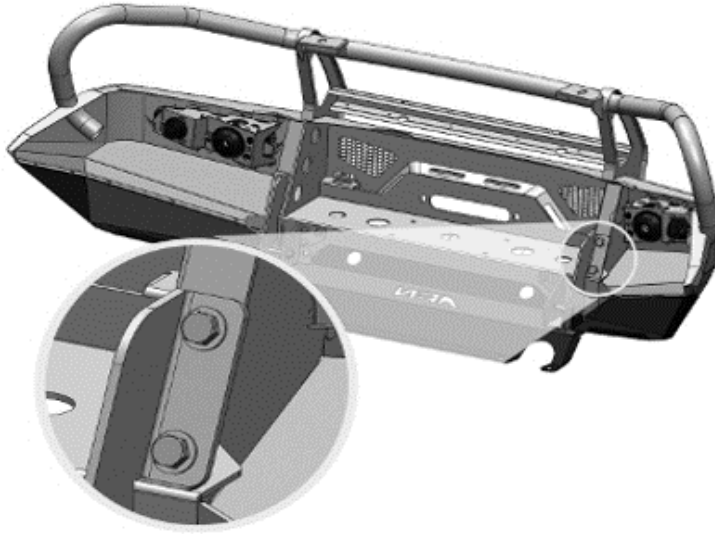

- Fit AFN bull bar part number 47001600

- Bolts needed

1- 45000007/45000039

2- Use the OEM bolts with the supplied washers:

45000010

3 - 45000008/45000011

45000018

04